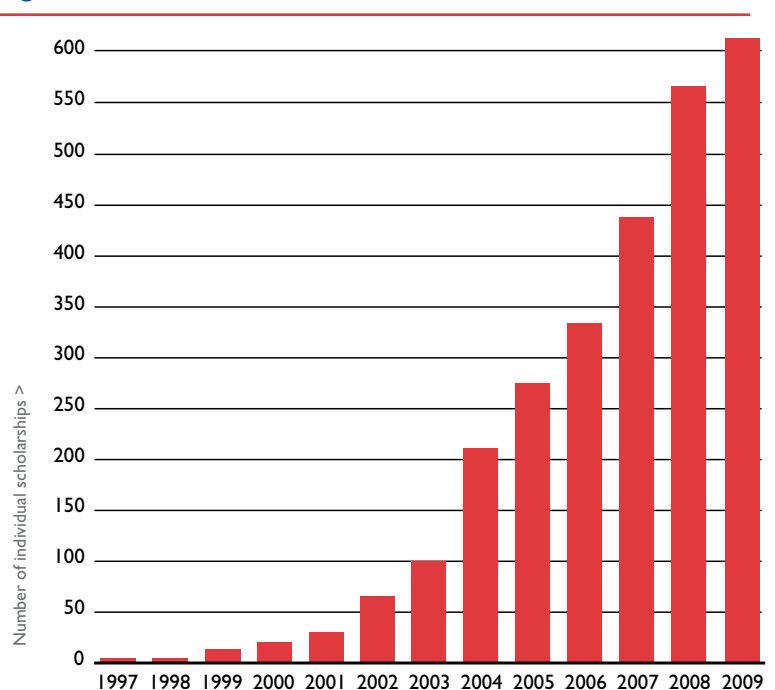

Over 600 individual scholarships are available to *FIRST* students. Most are from colleges or universities for enrollment at their campus, but a few are provided by corporations and professional associations and can be used at any school.

Figure 2