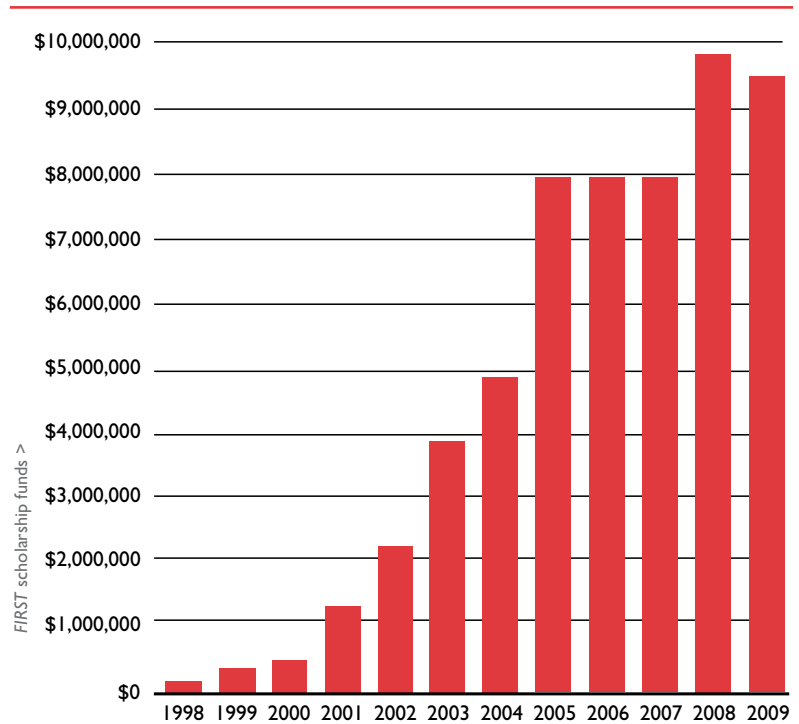

IMPACT: SCHOLARSHIP OPPORTUNITIES

Scholarship Facts

- Over 120 donor organizations (colleges, universities, corporations, and professional associations) provide *FIRST* scholarships.
- Values of scholarships vary from \$500 to full tuition.
- Some *FIRST* scholarships are for special majors such as engineering, math, science, computer science, or technology. Others are for any course of study.
- Scholarship details at www.usfirst.org/scholarships.

Creating Scholarship Opportunities in Science & Technology

Over \$9 million in scholarship awards are available exclusively to *FIRST* students from some of the leading colleges and universities.

Figure 1